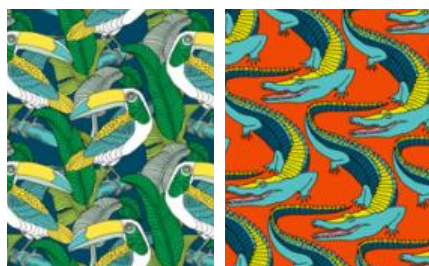

CLIPBOARDS 31 x 23 x 0.3cm

Code Product 5,60 €

CB01 Protea (Cream)

CB02 Protea (Blue)

CB03 Flamingos

CB04 Leaves (Blue)

CB05 Palms (Blue)

CB06 Pineapples

CB07 Toucan

CB08 Crocs